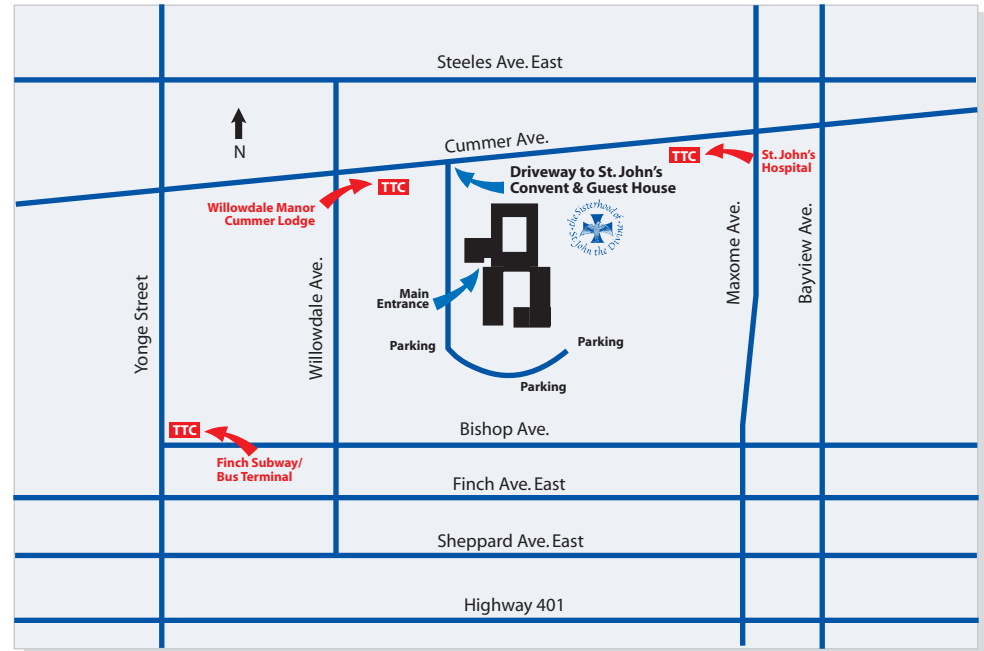

Directions to St. John's Convent

BY CAR OR TAXI

From East or West

Take Highway 401 to the Bayview Exit; exit onto Bayview Avenue north-bound. Proceed about 3 km, to Cummer Avenue. Turn left on Cummer and go about 1 km. The Convent is on the left, just PAST the entrance to St. John's Rehab Hospital. Pull into the Convent drive, turn left after the chapel and stop at the front door. Ring the bell (right of post), enter vestibule and wait for someone to open the door.

From Airport

Follow directions above, travelling east along the 401 to Bayview Avenue. If you come by taxi, ask for a **Flat Rate Taxi**. You can then give the driver the directions above.

From Downtown Toronto

From Downtown (including Union Station)

Take the Yonge Street subway north to Finch Station (the last stop).

From Finch Station

Take the Cummer 42 bus to the stop outside Cummer Lodge and Willowdale Manor (the first stop after Willowdale Avenue). Walk east ½ block to the Convent driveway.

OR

Walk east on Bishop Ave. to Willowdale Ave. Turn left on Willowdale and walk to Cummer. Turn right on Cummer and walk past Willowdale Manor and Cummer Lodge until you see the Sisterhood's sign at our driveway (about 20 minutes)